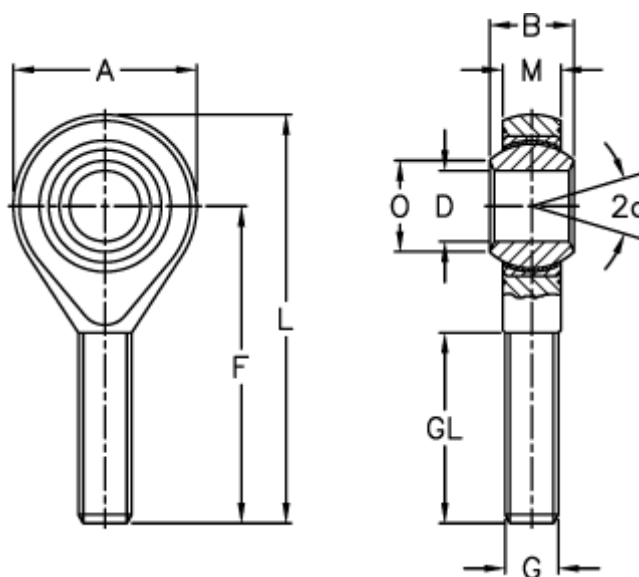

Article number: 03214016150

Description: Fluro Rod End GALRSW 16 16x1,5
Housing stainless steel with left-handed thread

Measures

A	= 42	L	= 87
a (degrees)	= 15	M	= 15
B	= 21	O	= 19.3
D	= 16	Permissible rpm	= 230
Dynamic load C (kN)	= 52.5	Static load C0 (kN)	= 60.5
F	= 66	Weight (g)	= 189
g	= M16x1,5		
GL	= 40		